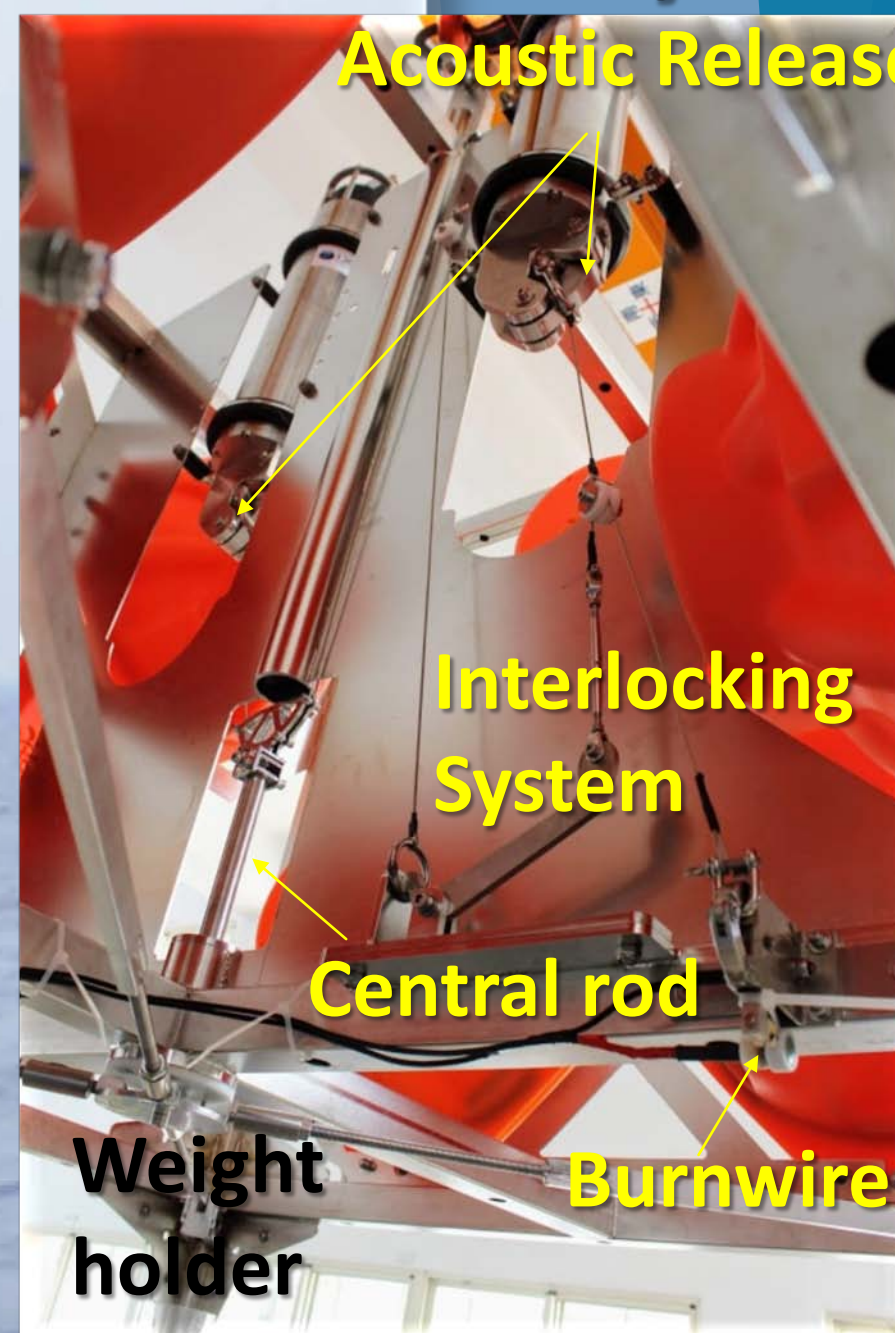

水下相機

箱形採泥器

施放機制

音響釋放儀

連動系統

中央立桿

底座

燃燒金屬絲

# Benthic Lander & Flux Chamber

More details

Acoustic Release

Glass float

Battery

Sensors & Data Logger

Accumulator

Weight Timer

Boxcorer

Camera

Release System

Acoustic Release

Interlocking System

Central rod

Weight holder

Burnwire